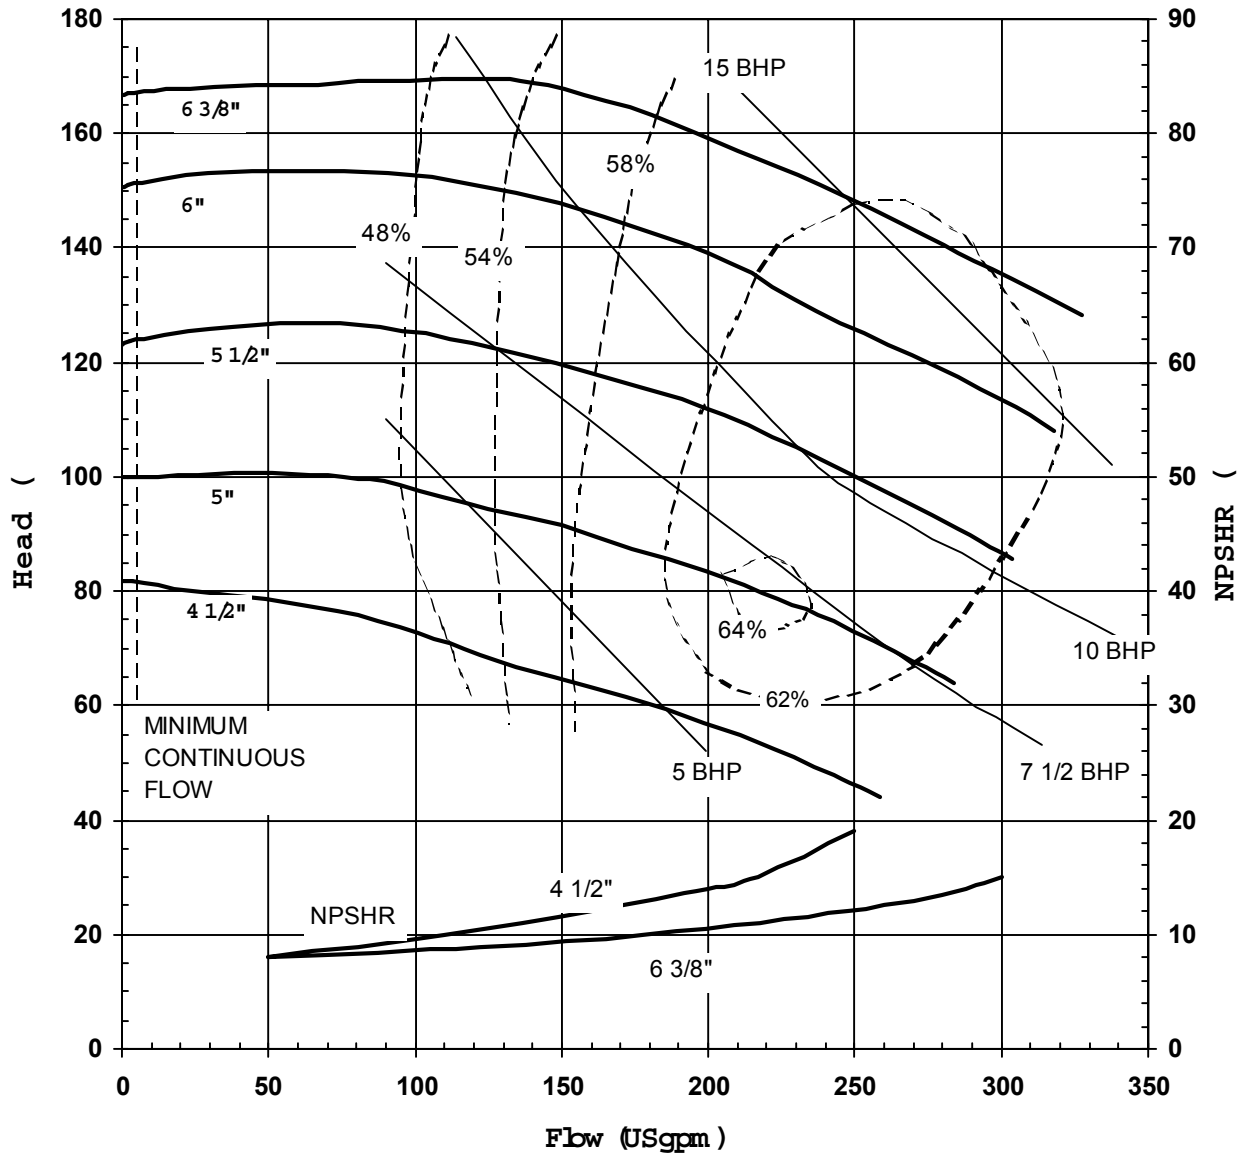

MODEL UC326
3500 rpm, 60 Hz
Suction: 3"
Discharge: 2"