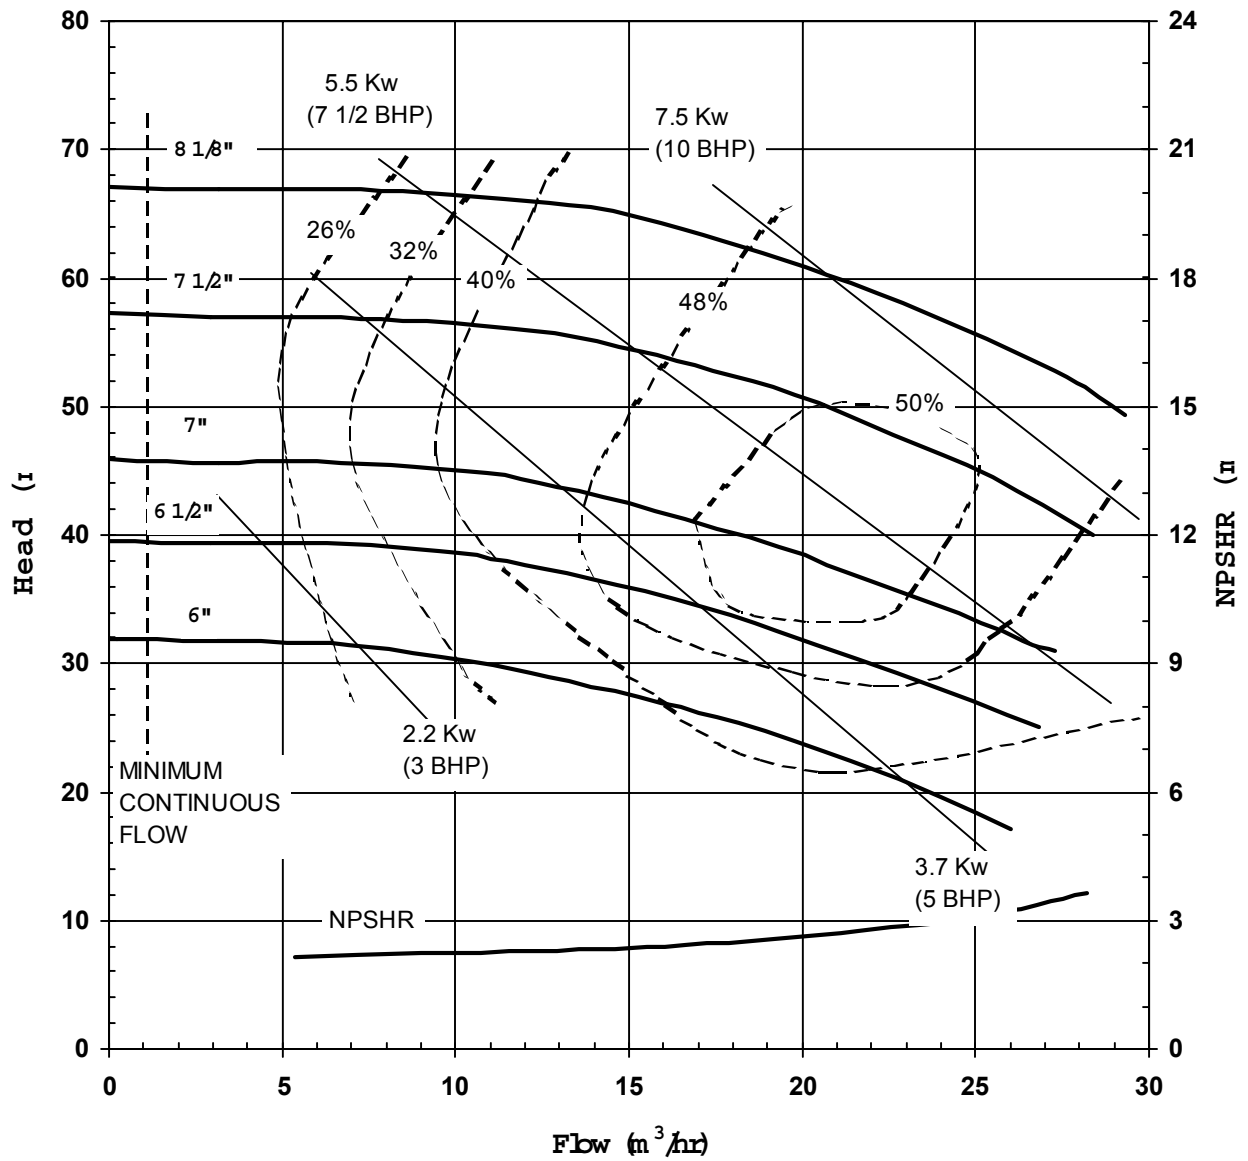

Discharge: 1"

MODEL UC1518
1750 rpm , 60 Hz
Suction: 1 1/2"
Discharge: 1"

MODEL UC1518
1750 rpm, 60 Hz
Suction: 1 1/2"
Discharge: 1"

MODEL UC1518
2900 rpm, 50 Hz
Suction: 1 1/2"
Discharge: 1"

MODEL UC1518
1450 rpm, 50 Hz
Suction: 1 1/2"
Discharge: 1"