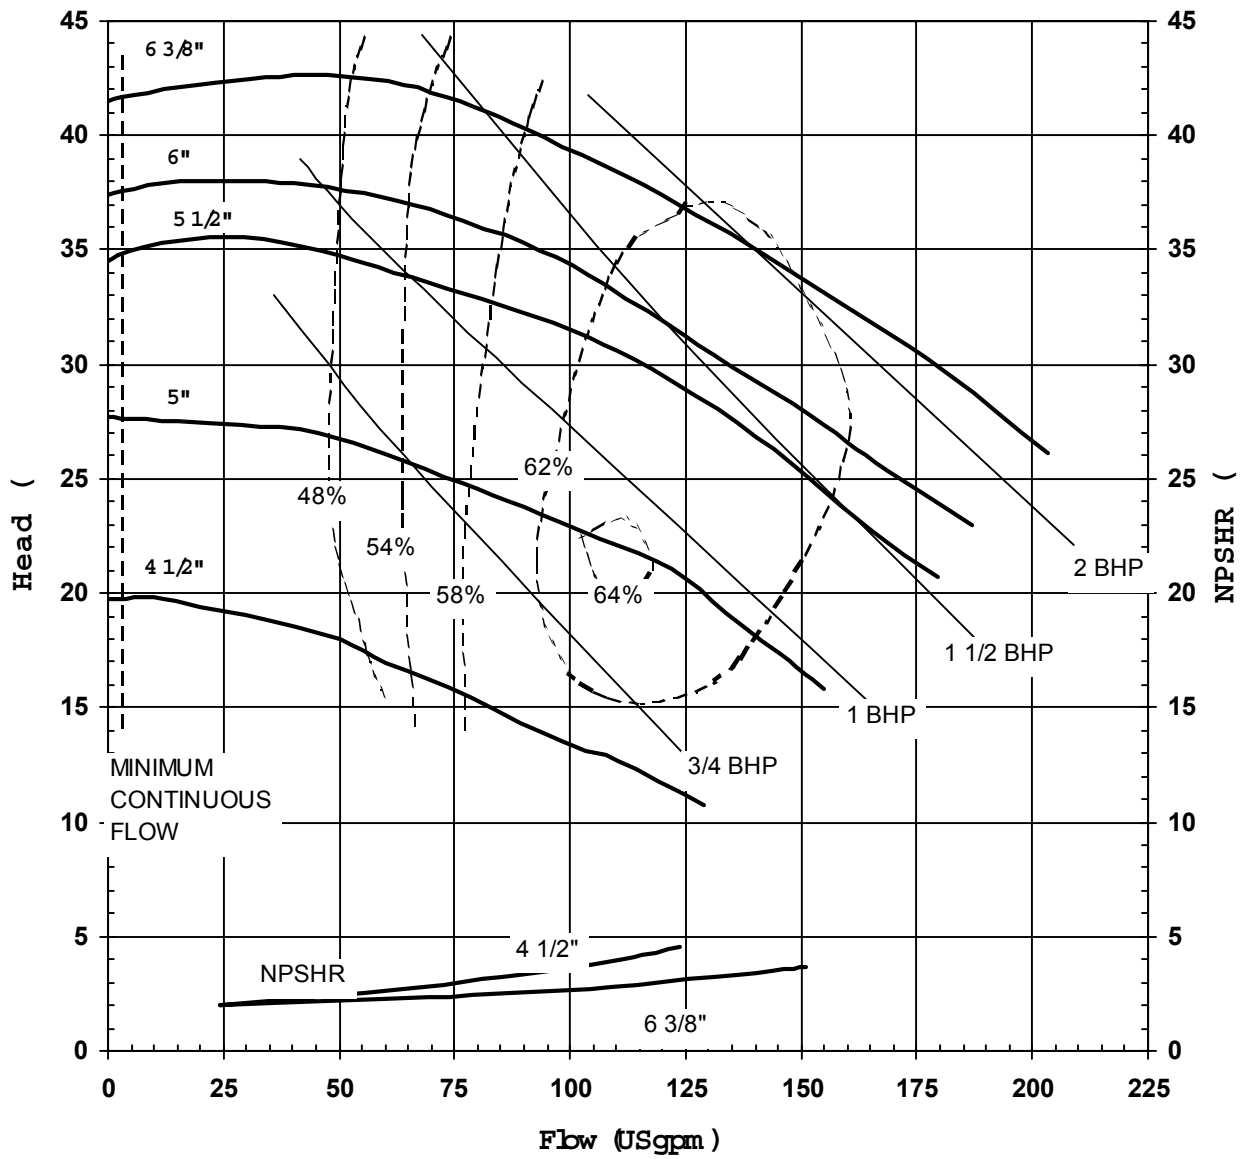

MODEL UC326
1750 rpm, 60 Hz
Suction: 3"
Discharge: 2"