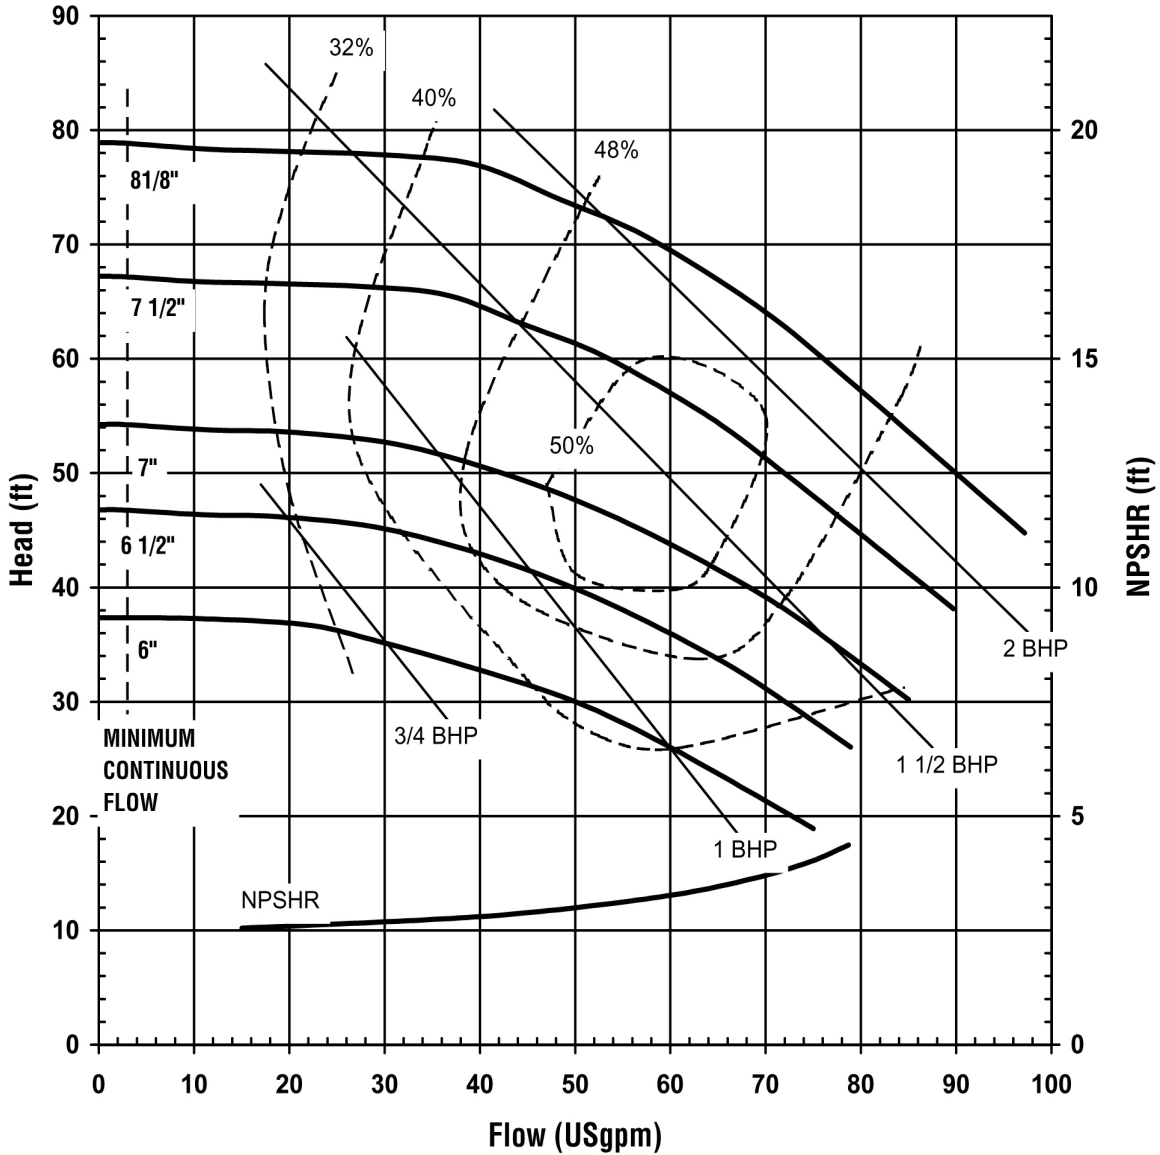

MODEL UC1518
1750 rpm, 60 Hz
Suction: 1 1/2"
Discharge: 1"