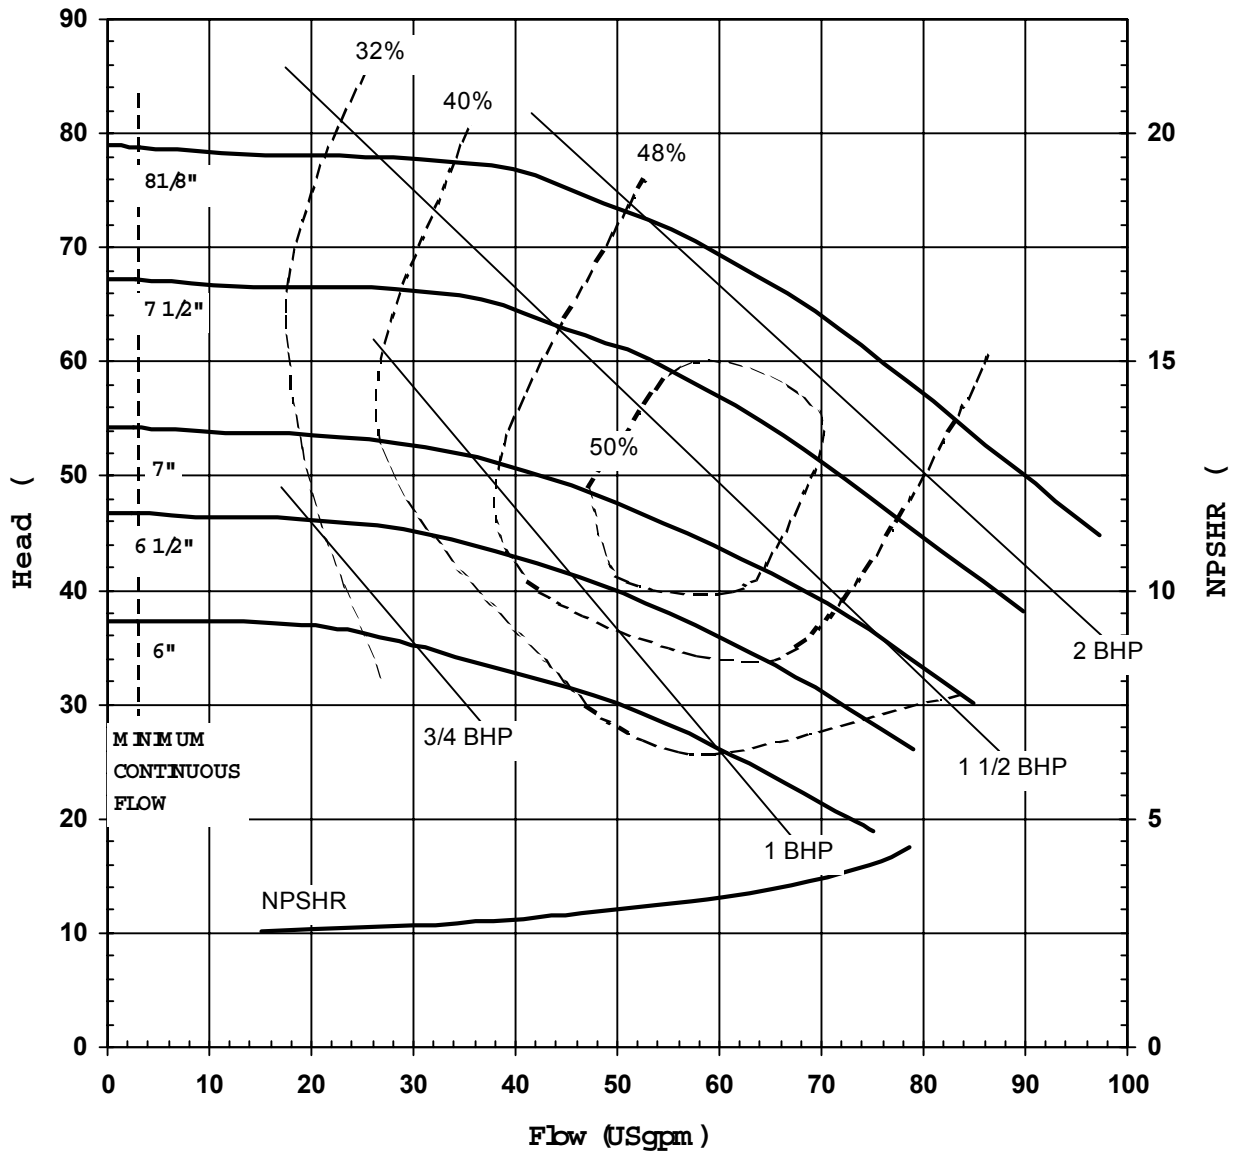

MODEL UC1518
1750 rpm , 60 Hz
Suction: 1 1/2"
Discharge: 1"