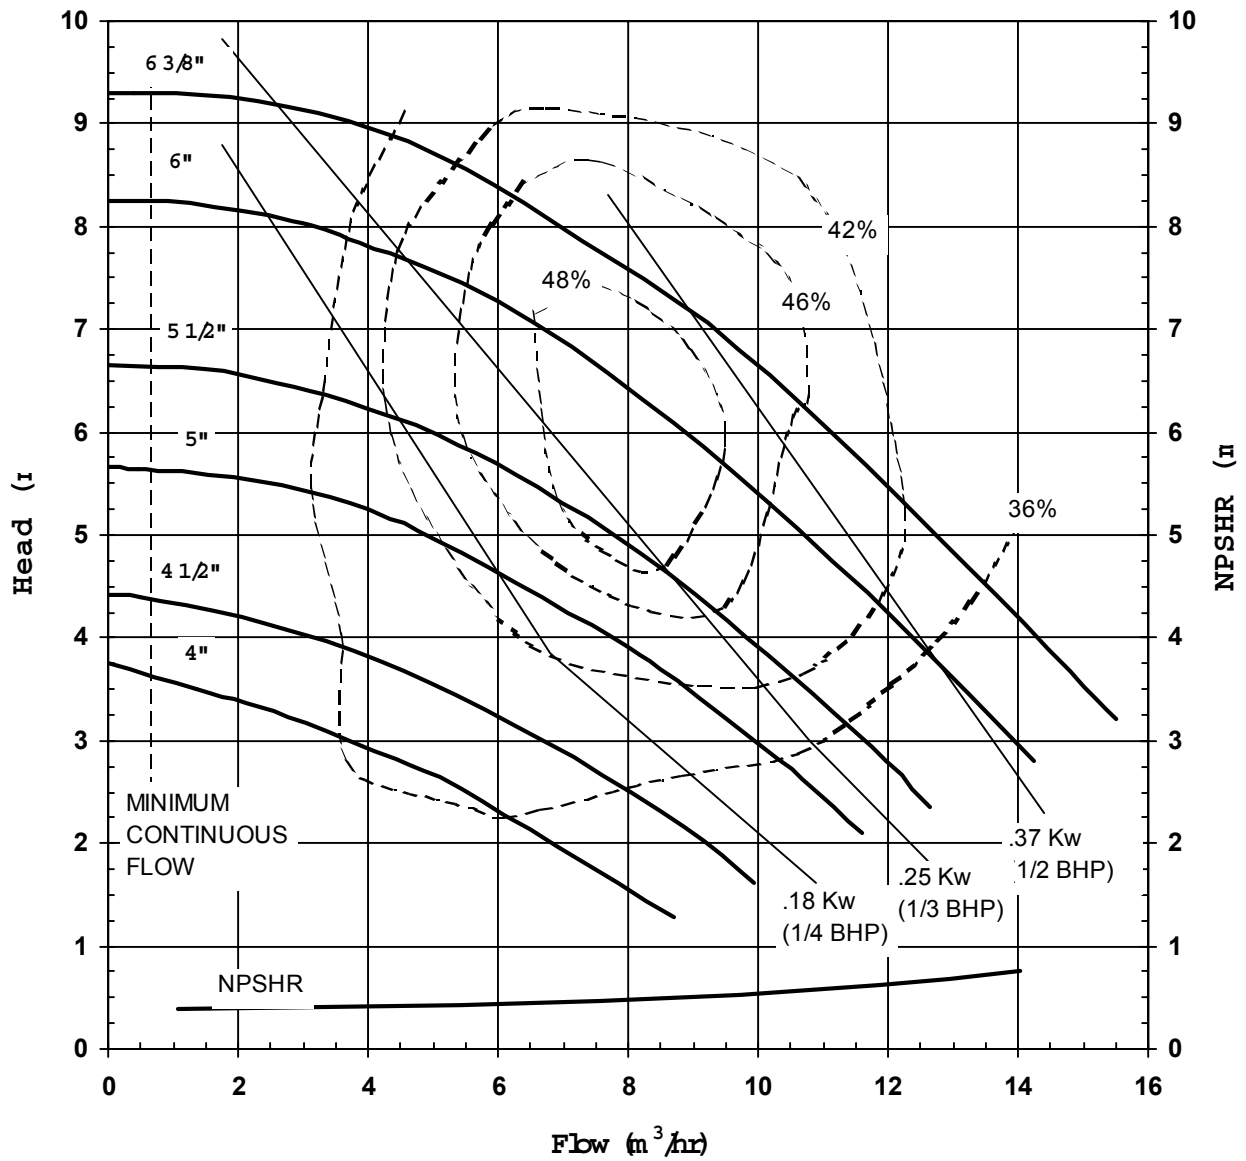

MODEL UC1516

1450 rpm, 50 Hz

Suction: 1 1/2"

Discharge: 1"