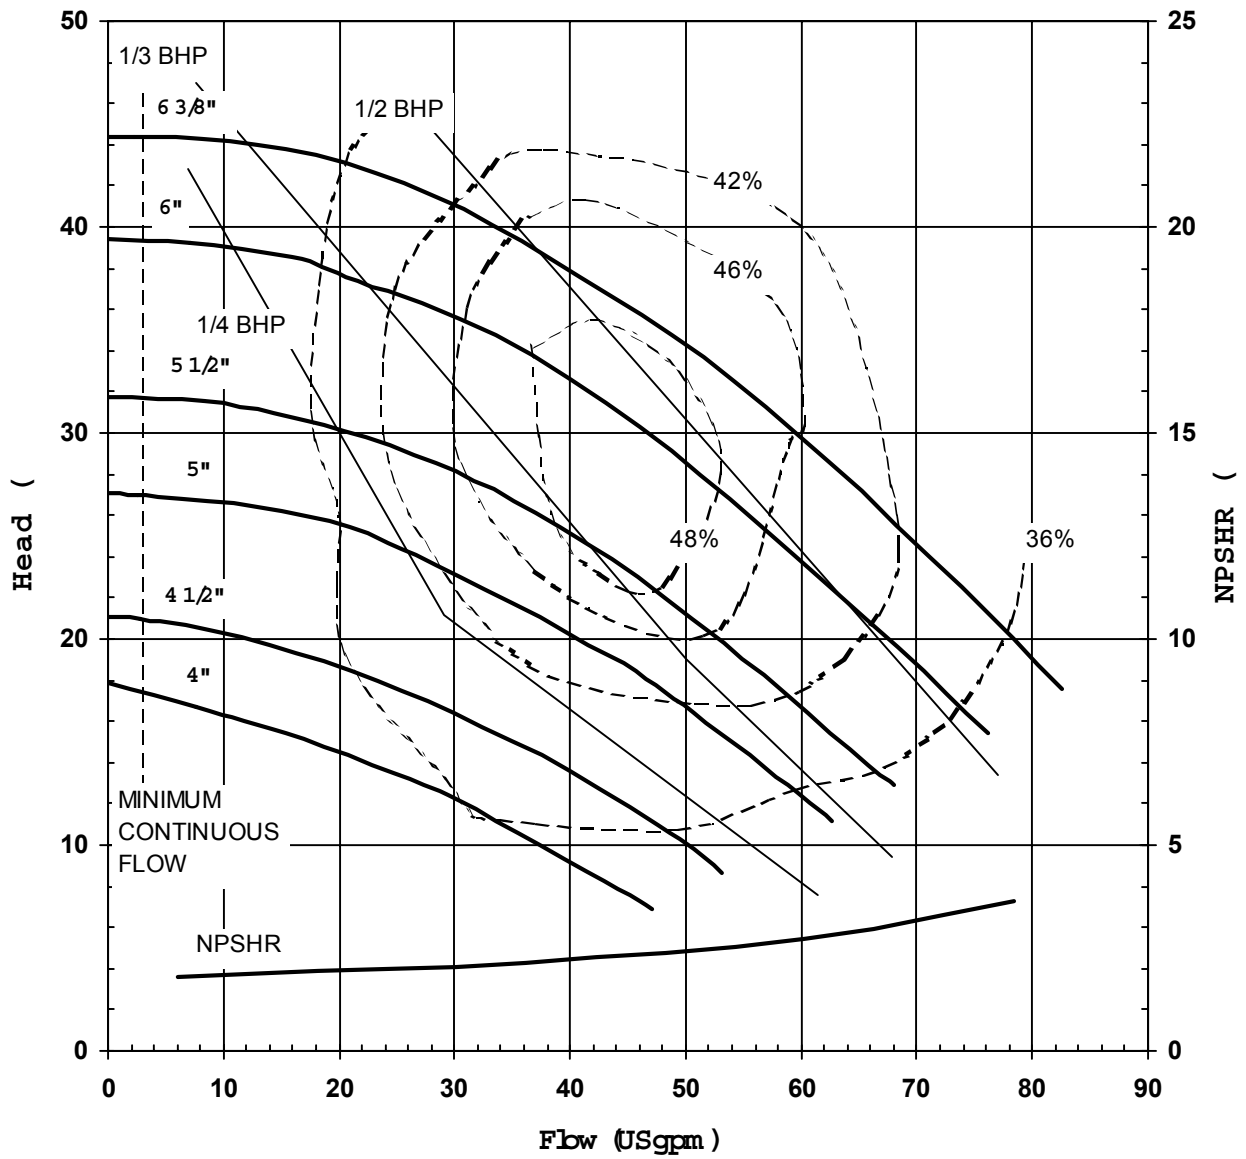

MODEL UC1516
1750 rpm , 60 Hz
Suction: 1 1/2"
Discharge: 1"