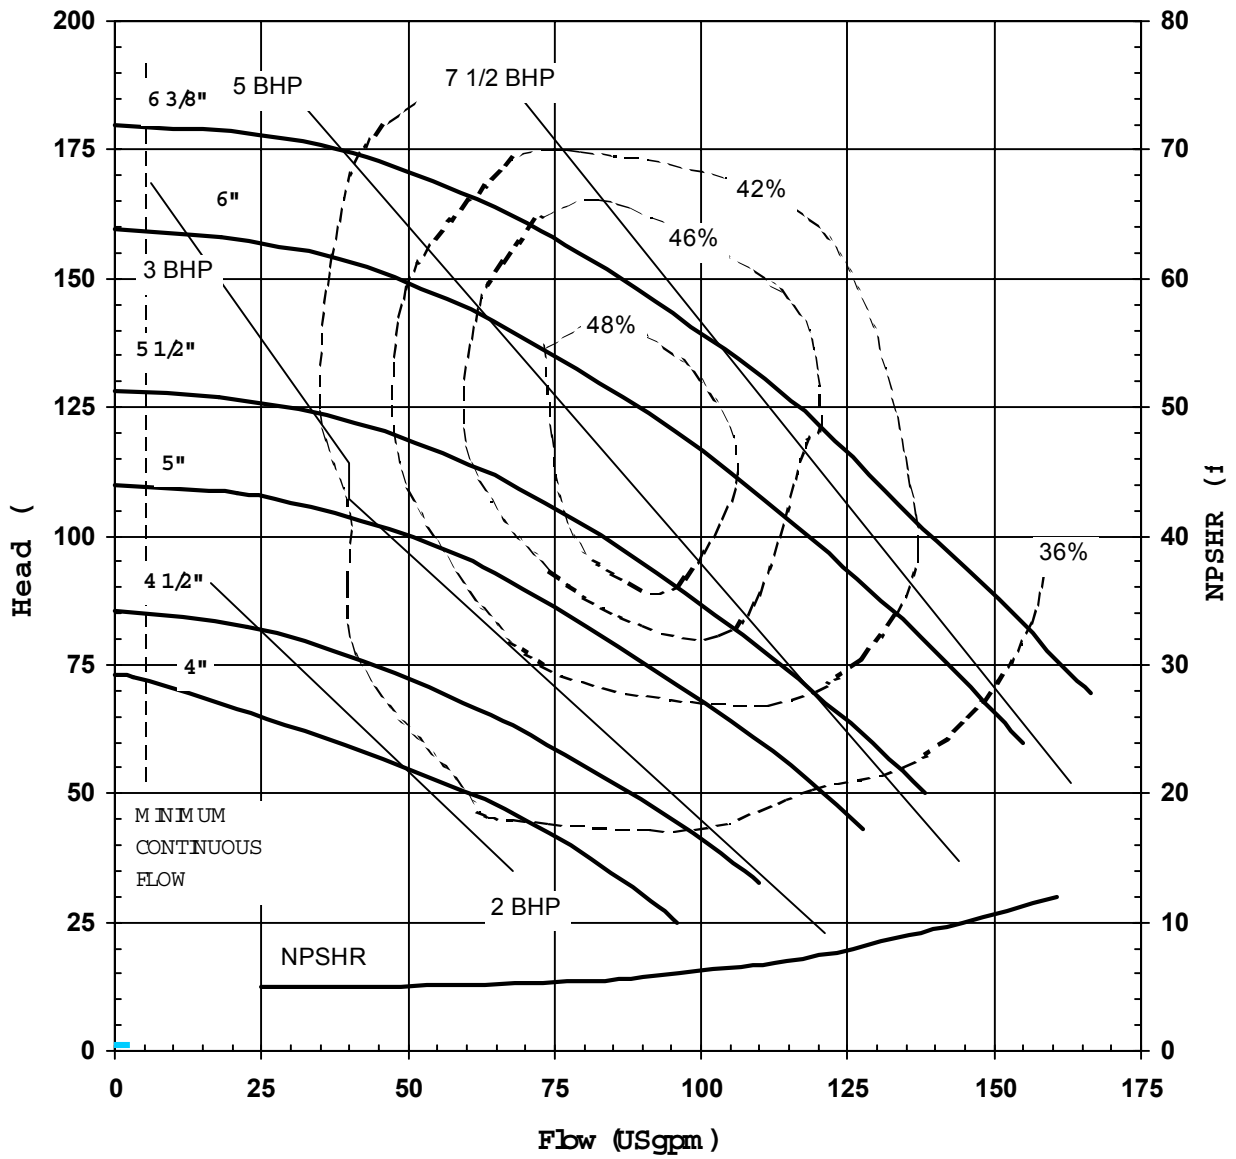

MODEL UC1516
3500 rpm , 60 Hz
Suction: 1 1/2"
Discharge: 1"