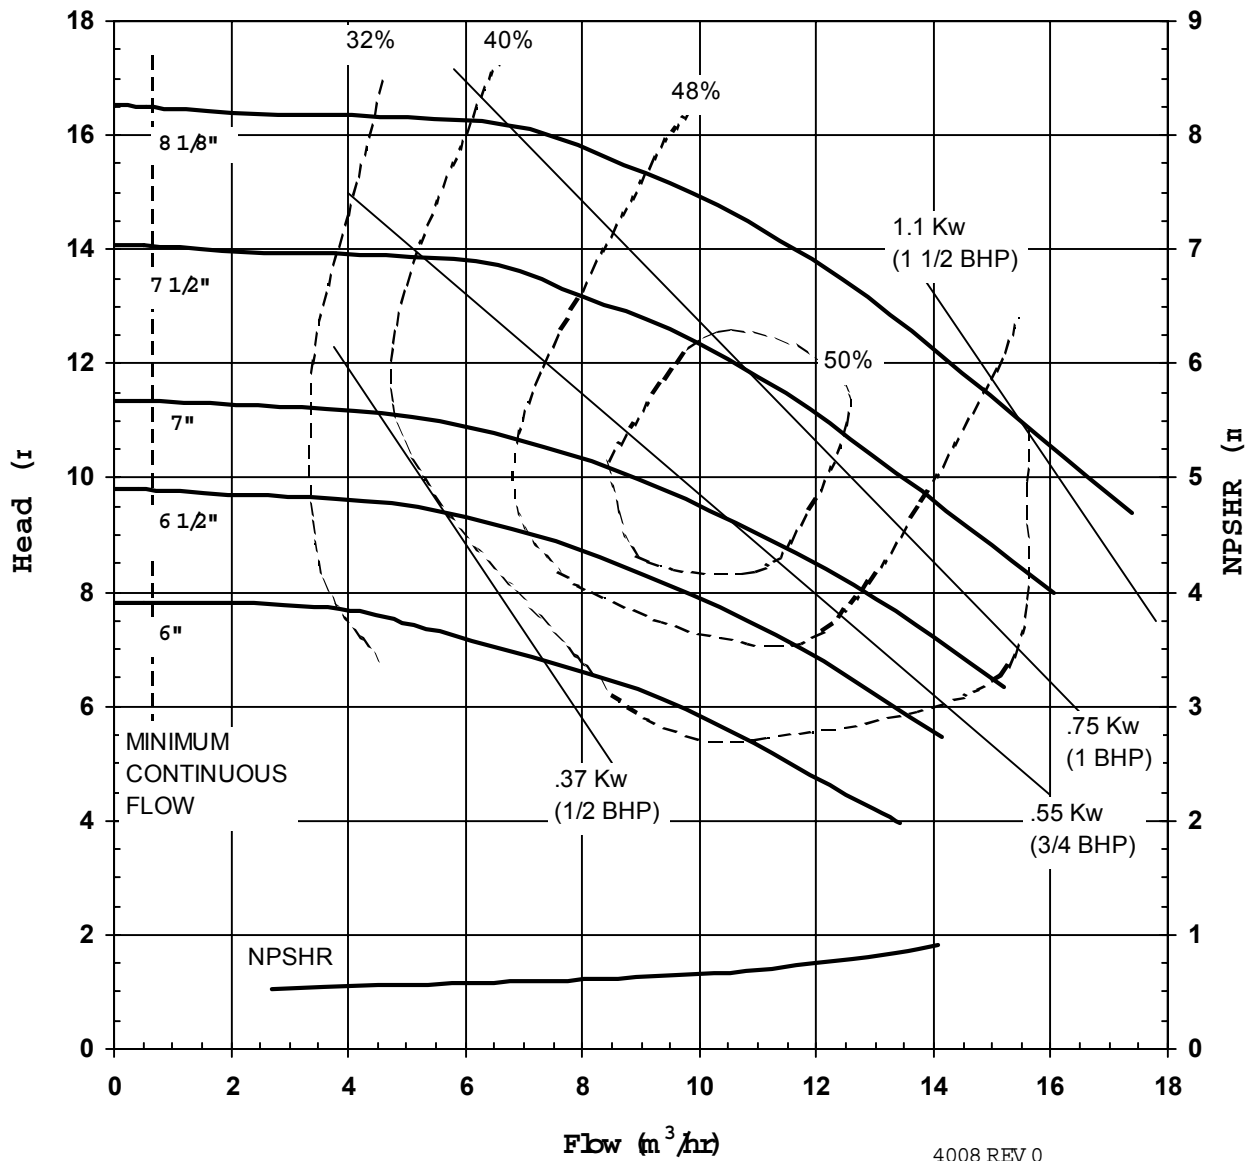

Discharge: 1"

MODEL UC1518
1750 rpm , 60 Hz
Suction: 1 1/2"
Discharge: 1"

MODEL UC1518
1750 rpm, 60 Hz
Suction: 1 1/2"
Discharge: 1"

MODEL UC1518
2900 rpm, 50 Hz
Suction: 1 1/2"
Discharge: 1"

MODEL UC1518
1450 rpm, 50 Hz
Suction: 1 1/2"
Discharge: 1"