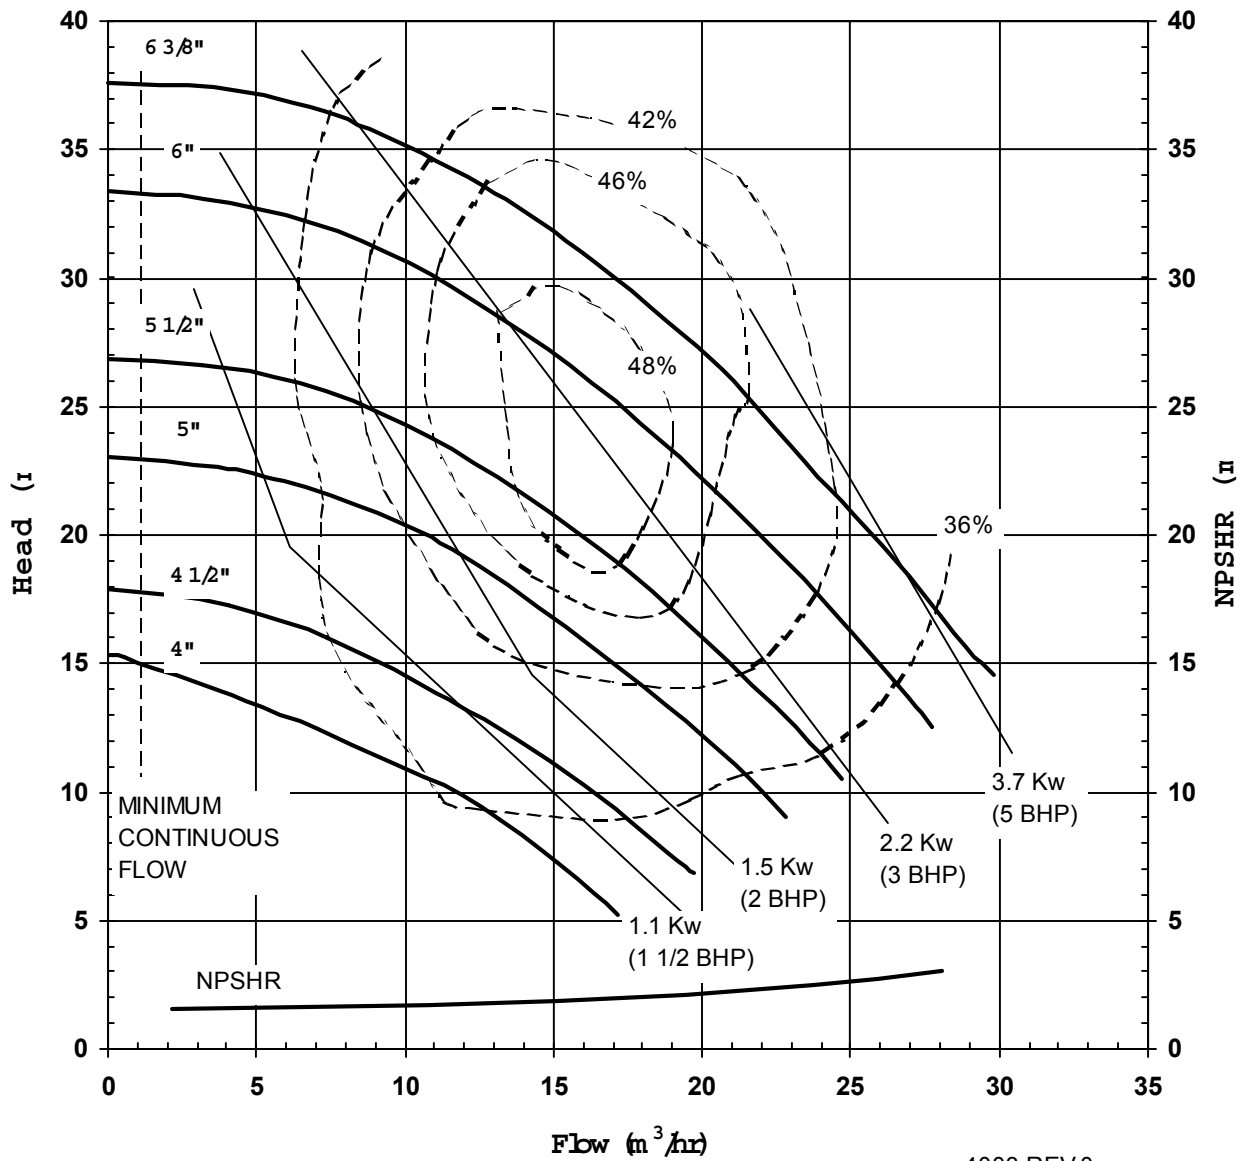

MODEL UC1516
1750 rpm , 60 Hz
Suction: 1 1/2"
Discharge: 1"

MODEL UC1516

2900 rpm, 50 Hz

Suction: 1 1/2"

Discharge: 1"

MODEL UC1516

1450 rpm, 50 Hz

Suction: 1 1/2"