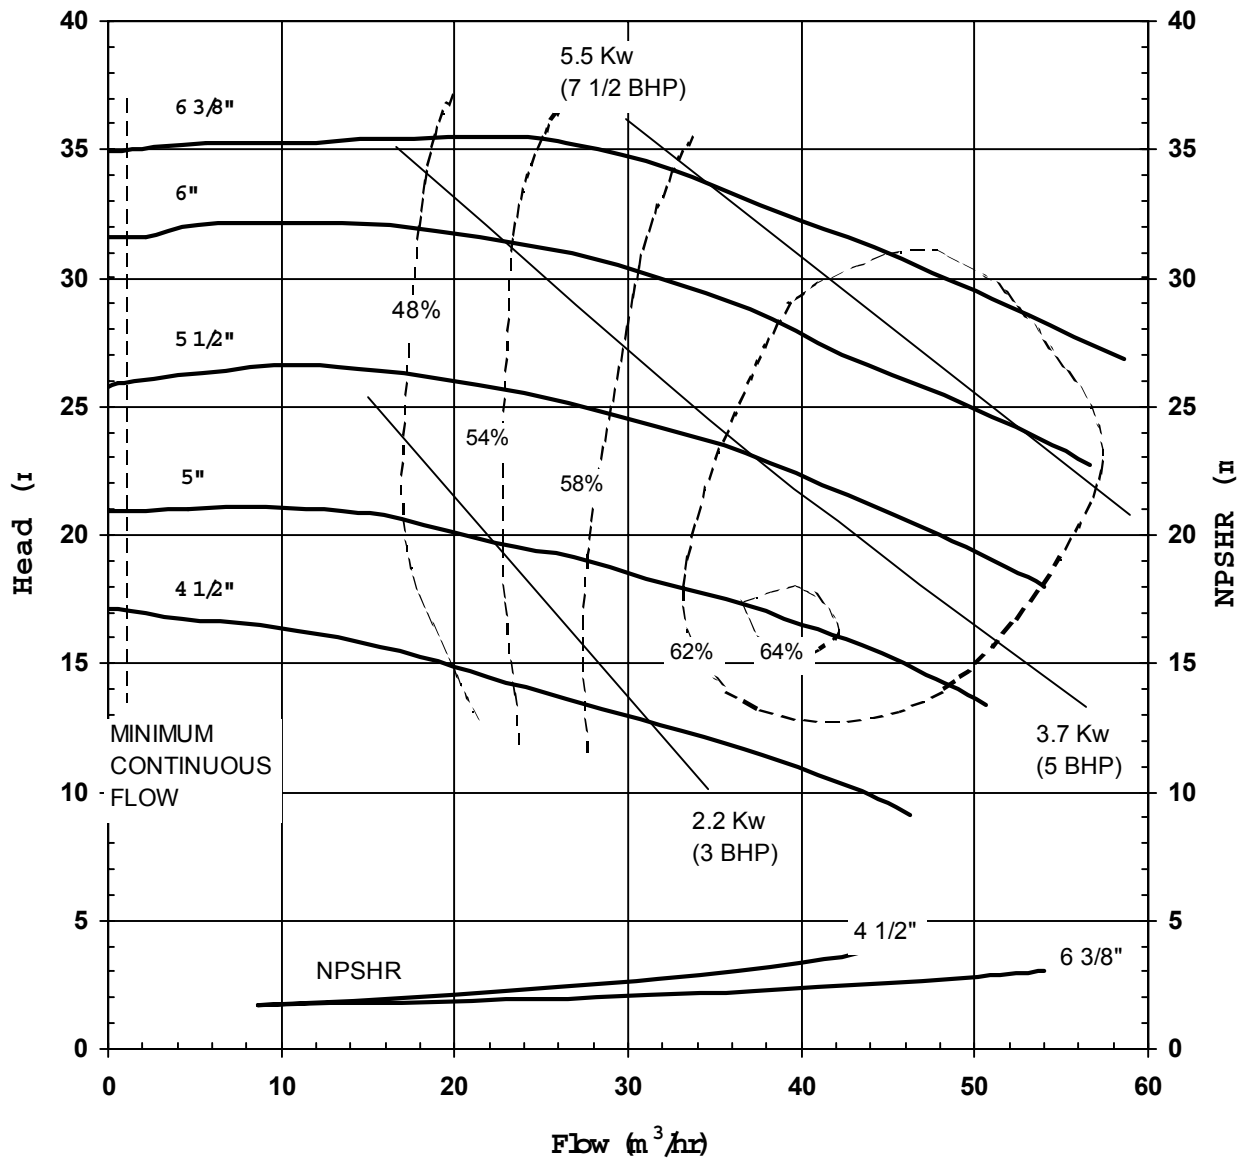

MODEL UC326
2900 rpm, 50 Hz
Suction: 3"
Discharge: 2"