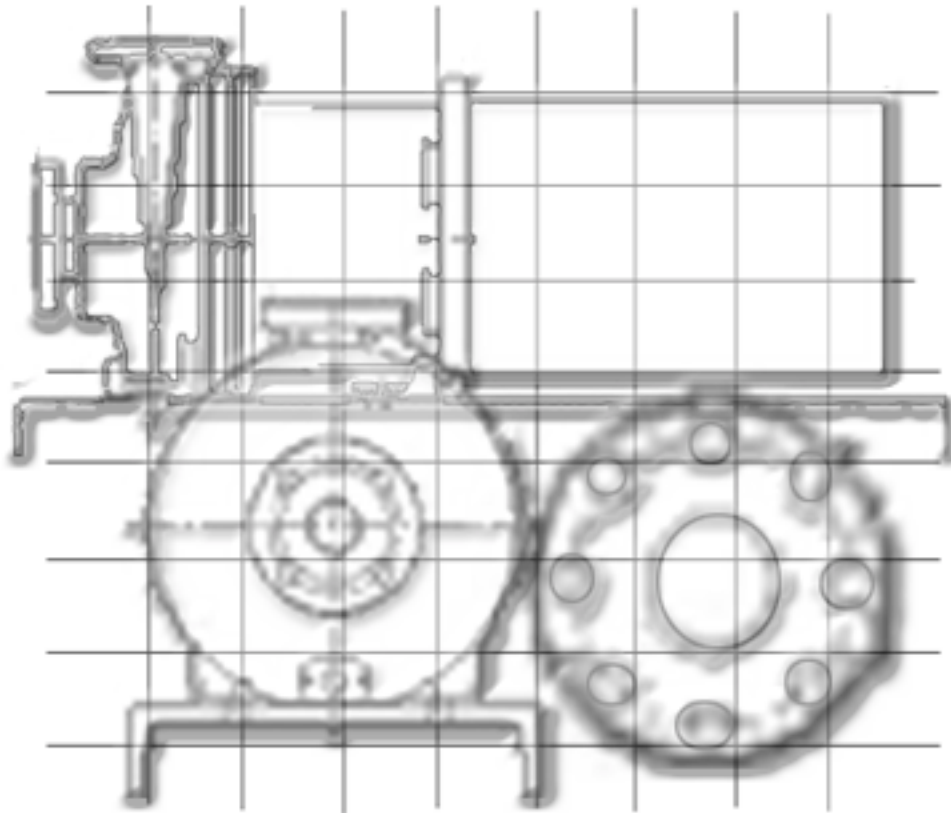

UC SERIES CURVEBOOK ULTRACHEM™

MAY 1, 2001

CATALOG ID #FT01-835A, Rev. 1 (10-22-01)

fti FINISH
THOMPSON
INC.

TABLE OF CONTENTS

Model UC1516

3500 rpm, 60 Hz, 1-1/2" x 1" 3
1750 rpm, 60 Hz, 1-1/2" x 1" 4
2900 rpm, 60 Hz, 1-1/2" x 1" 5
1450 rpm, 50 Hz, 1-1/2" x 1" 6

Model UC1518

3500 rpm, 60 Hz, 1-1/2" x 1" 7
1750 rpm, 60 Hz, 1-1/2" x 1" 8
2900 rpm, 50 Hz, 1-1/2" x 1" 9
1450 rpm, 50 Hz, 1-1/2" x 1" 10

Model UC326

3500 rpm, 60 Hz, 3" x 2" 11
1750 rpm, 60 Hz, 3" x 2" 12
2900 rpm, 50 Hz, 3" x 2" 13
1450 rpm, 50 Hz, 3" x 2" 14